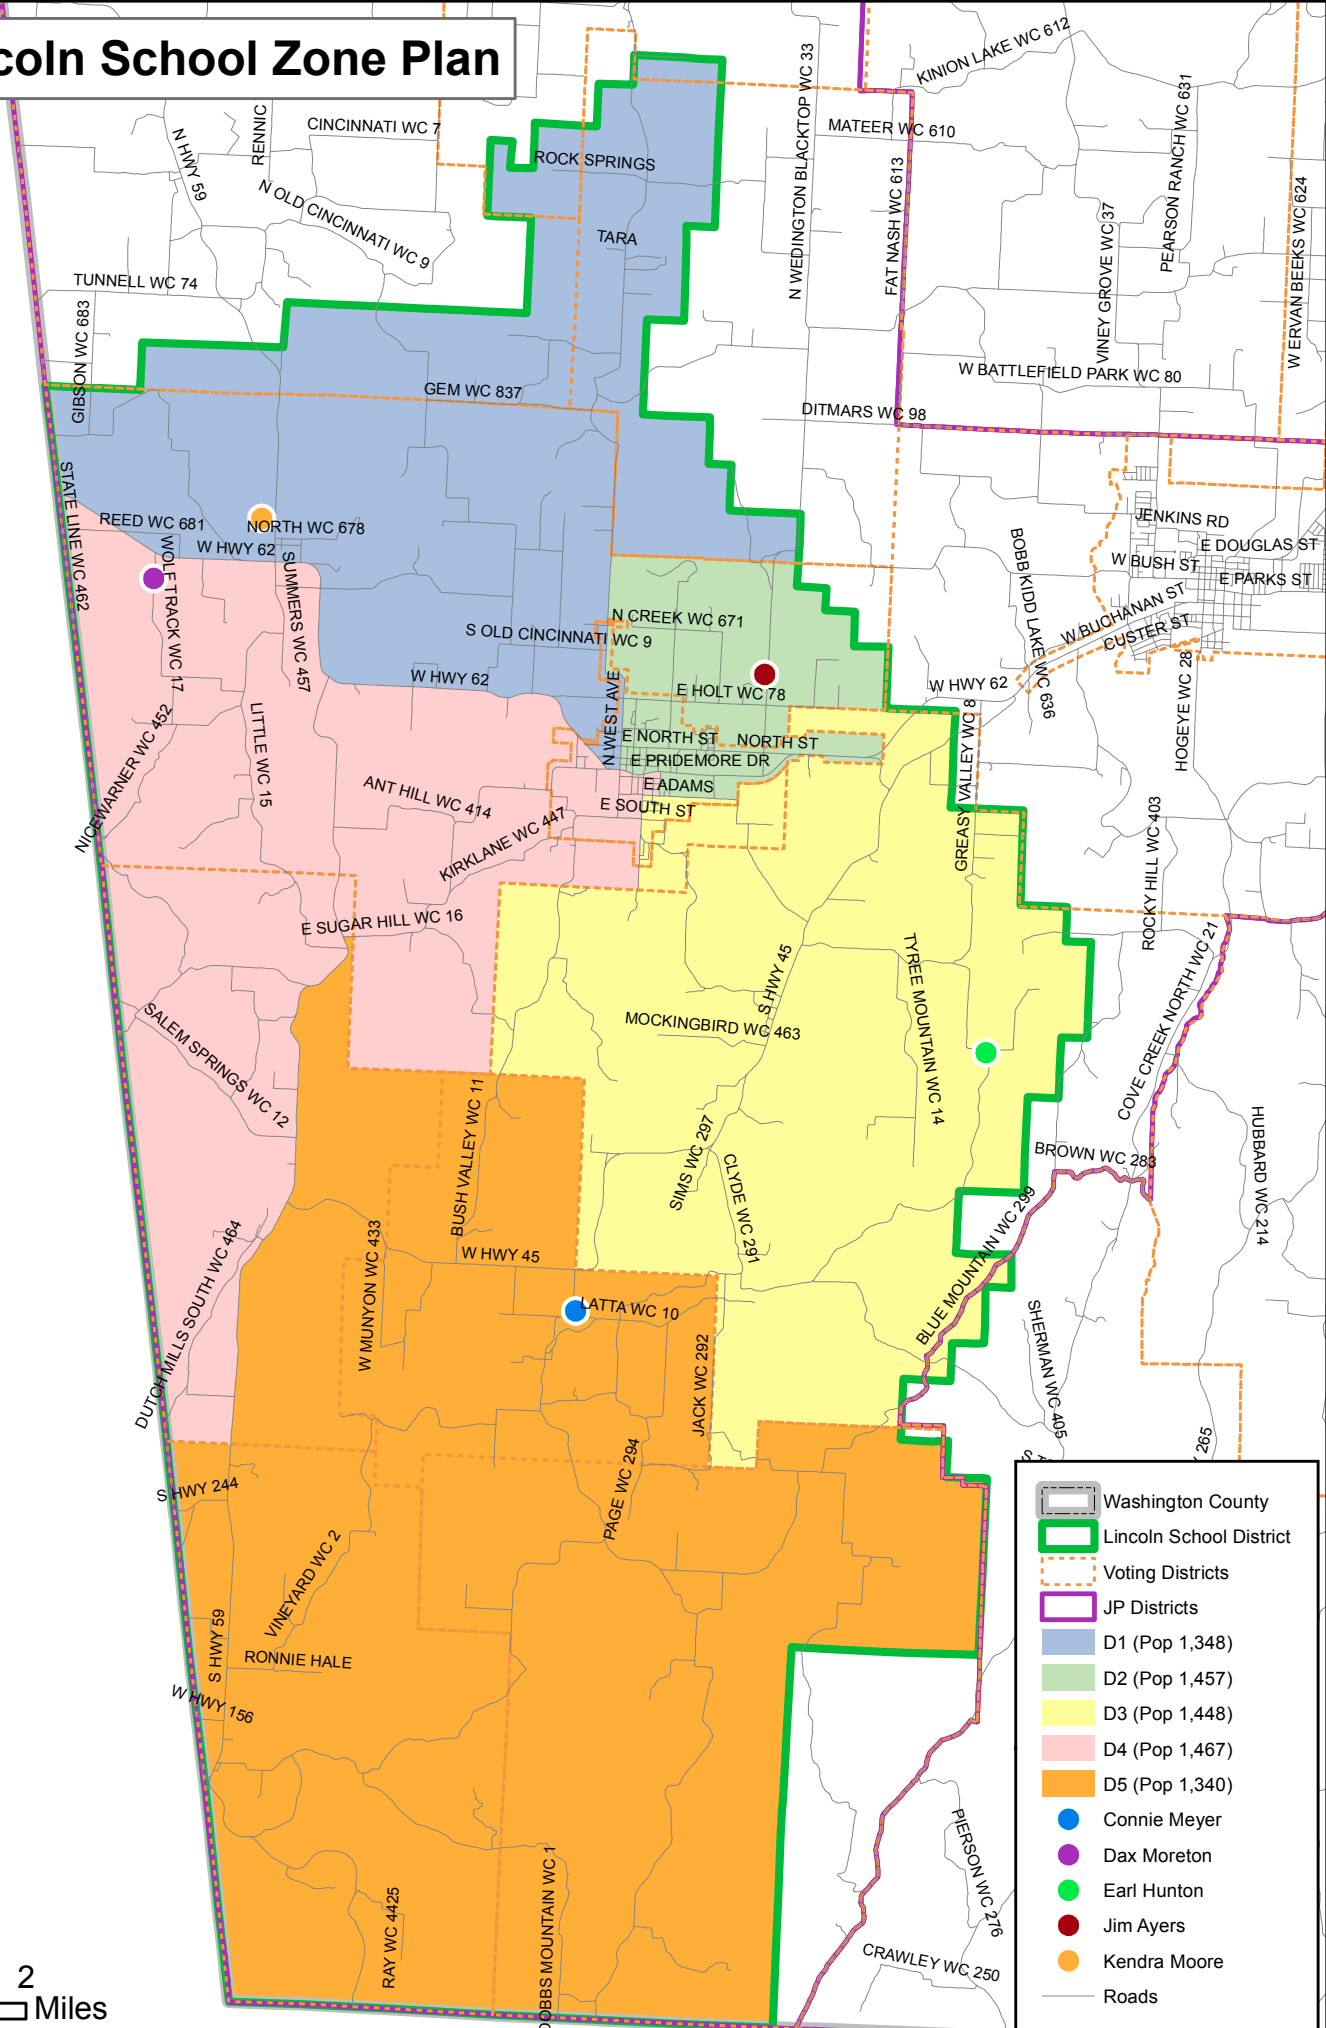

# 2012 Lincoln School Zone Plan

	Washington County
	Lincoln School District
	Voting Districts
	JP Districts
	D1 (Pop 1,348)
	D2 (Pop 1,457)
	D3 (Pop 1,448)
	D4 (Pop 1,467)
	D5 (Pop 1,340)
	Connie Meyer
	Dax Moreton
	Earl Hunton
	Jim Ayers
	Kendra Moore
	Roads