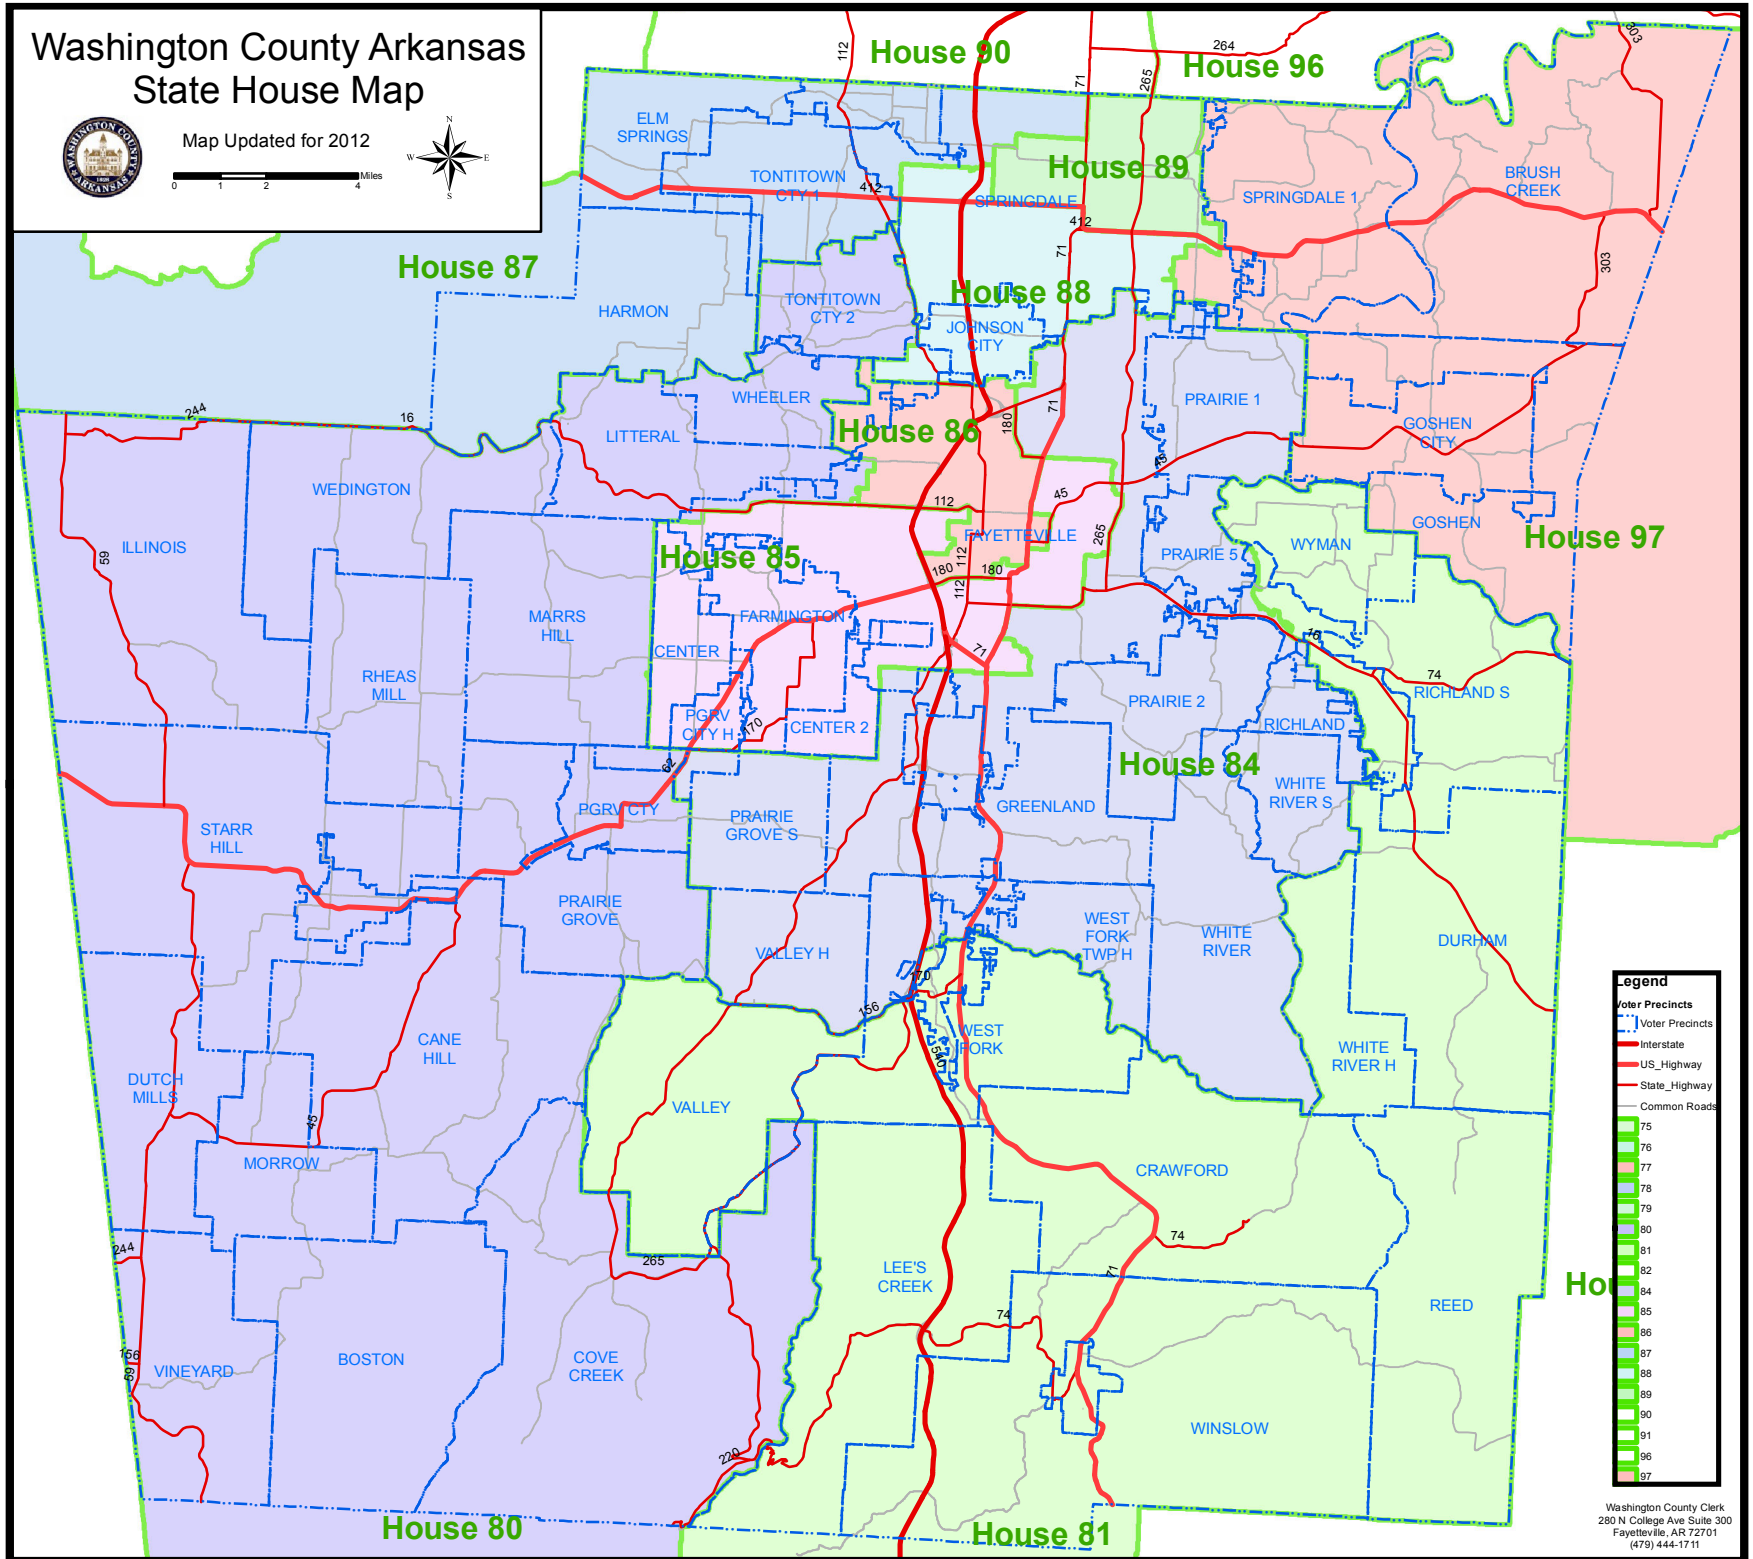

Washington County Arkansas State House Map

Map Updated for 2012

0 1 2 4 Miles

Legend

- Voter Precincts
- Interstate
- US_Highway
- State_Highway
- Common Roads

	75
	76
	77
	78
	79
	80
	81
	82
	83
	84
	85
	86
	87
	88
	89
	90
	91
	96
	97