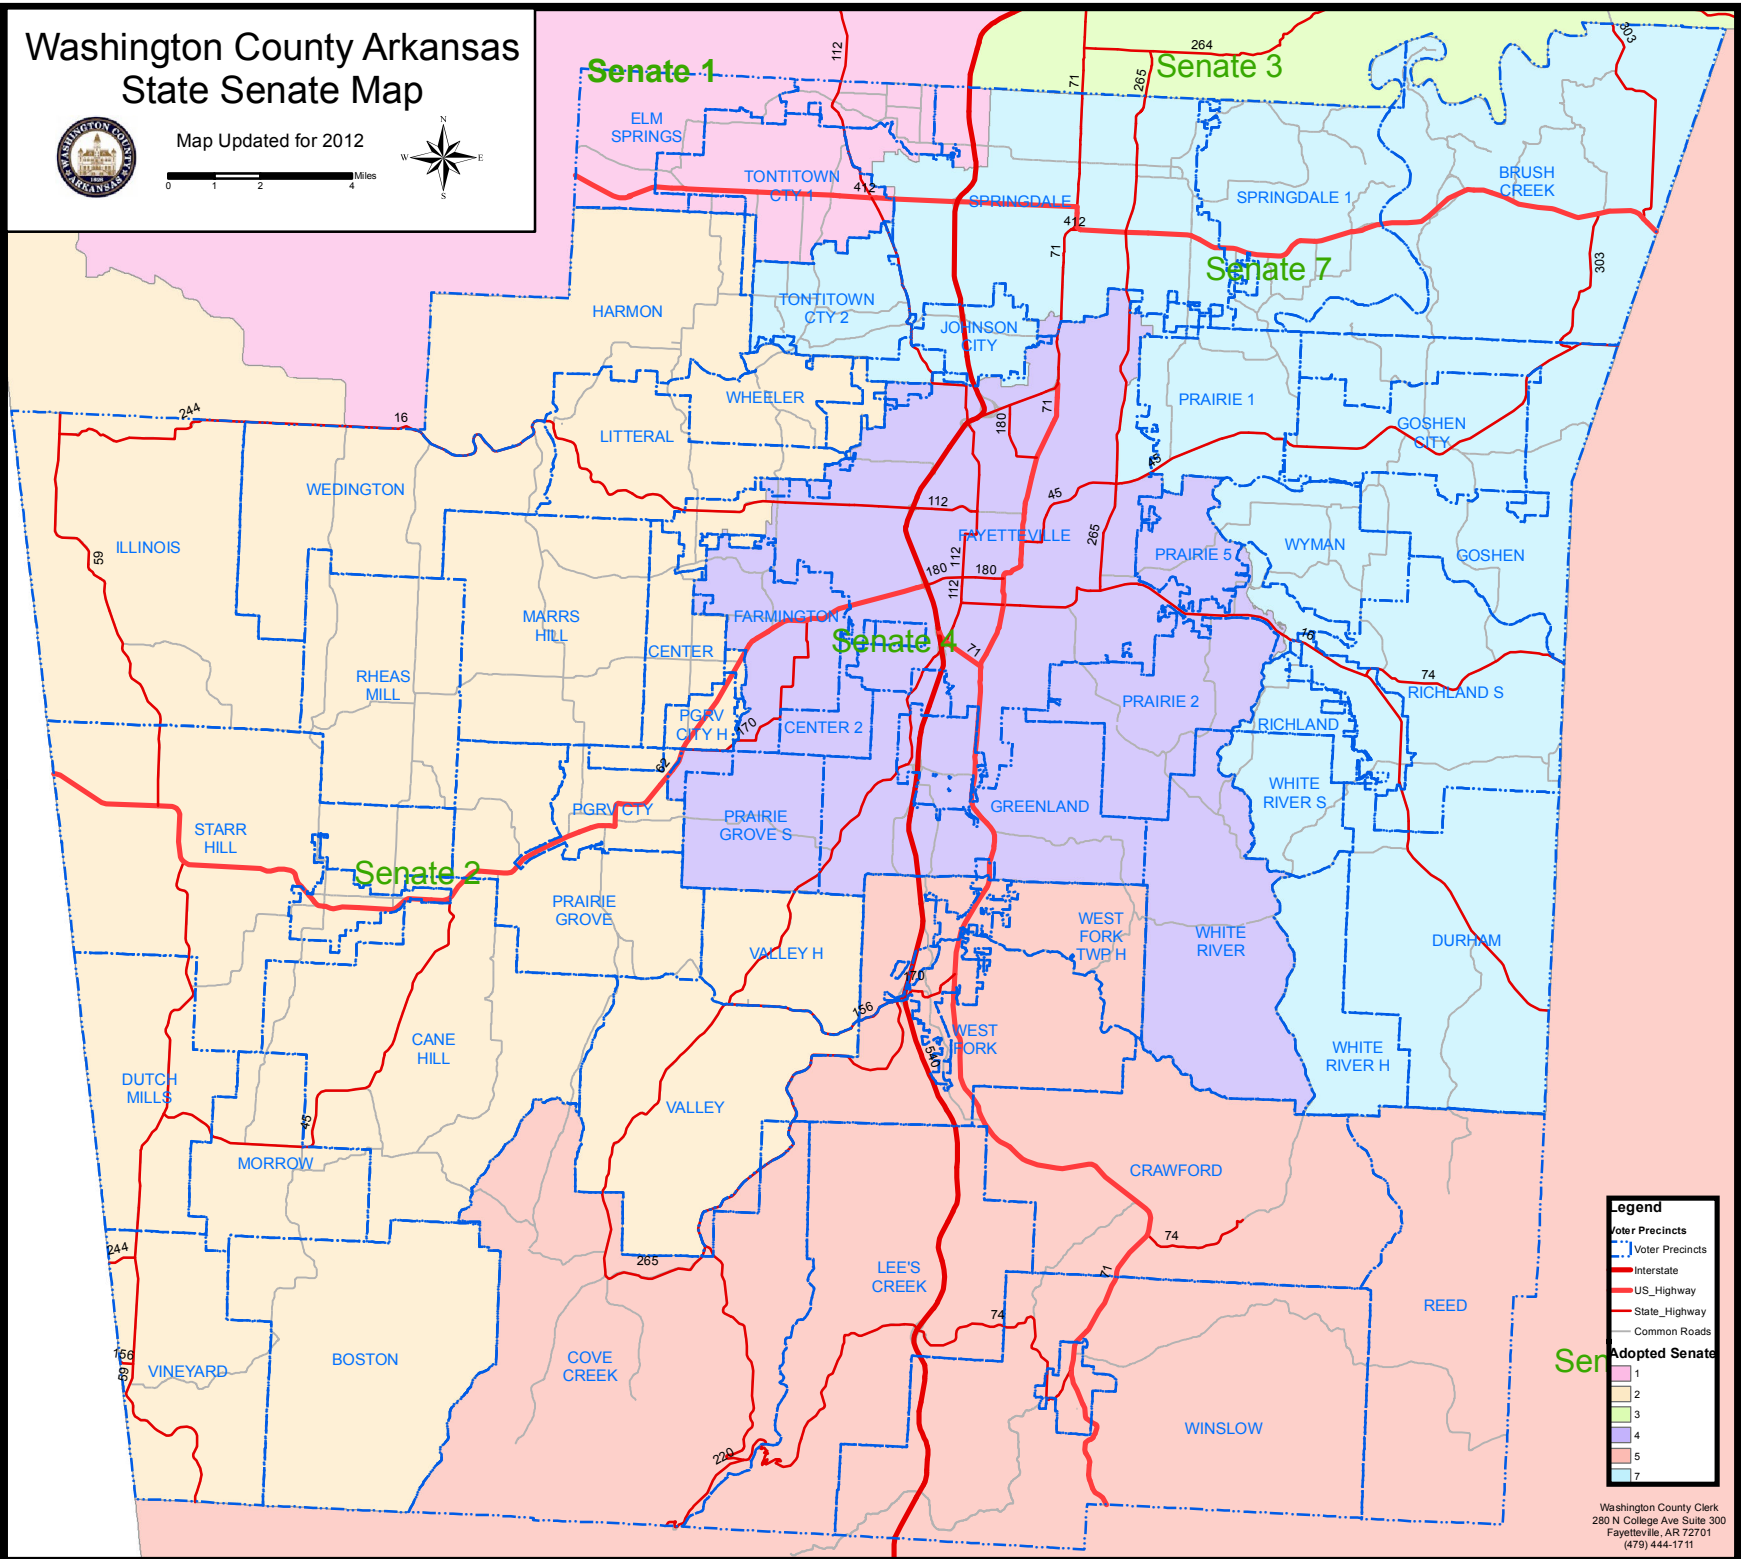

Washington County Arkansas State Senate Map

Map Updated for 2012

Legend

- Voter Precincts
- Interstate
- US_Highway
- State_Highway
- Common Roads

Adopted Senate

- 1
- 2
- 3
- 4
- 5
- 6
- 7