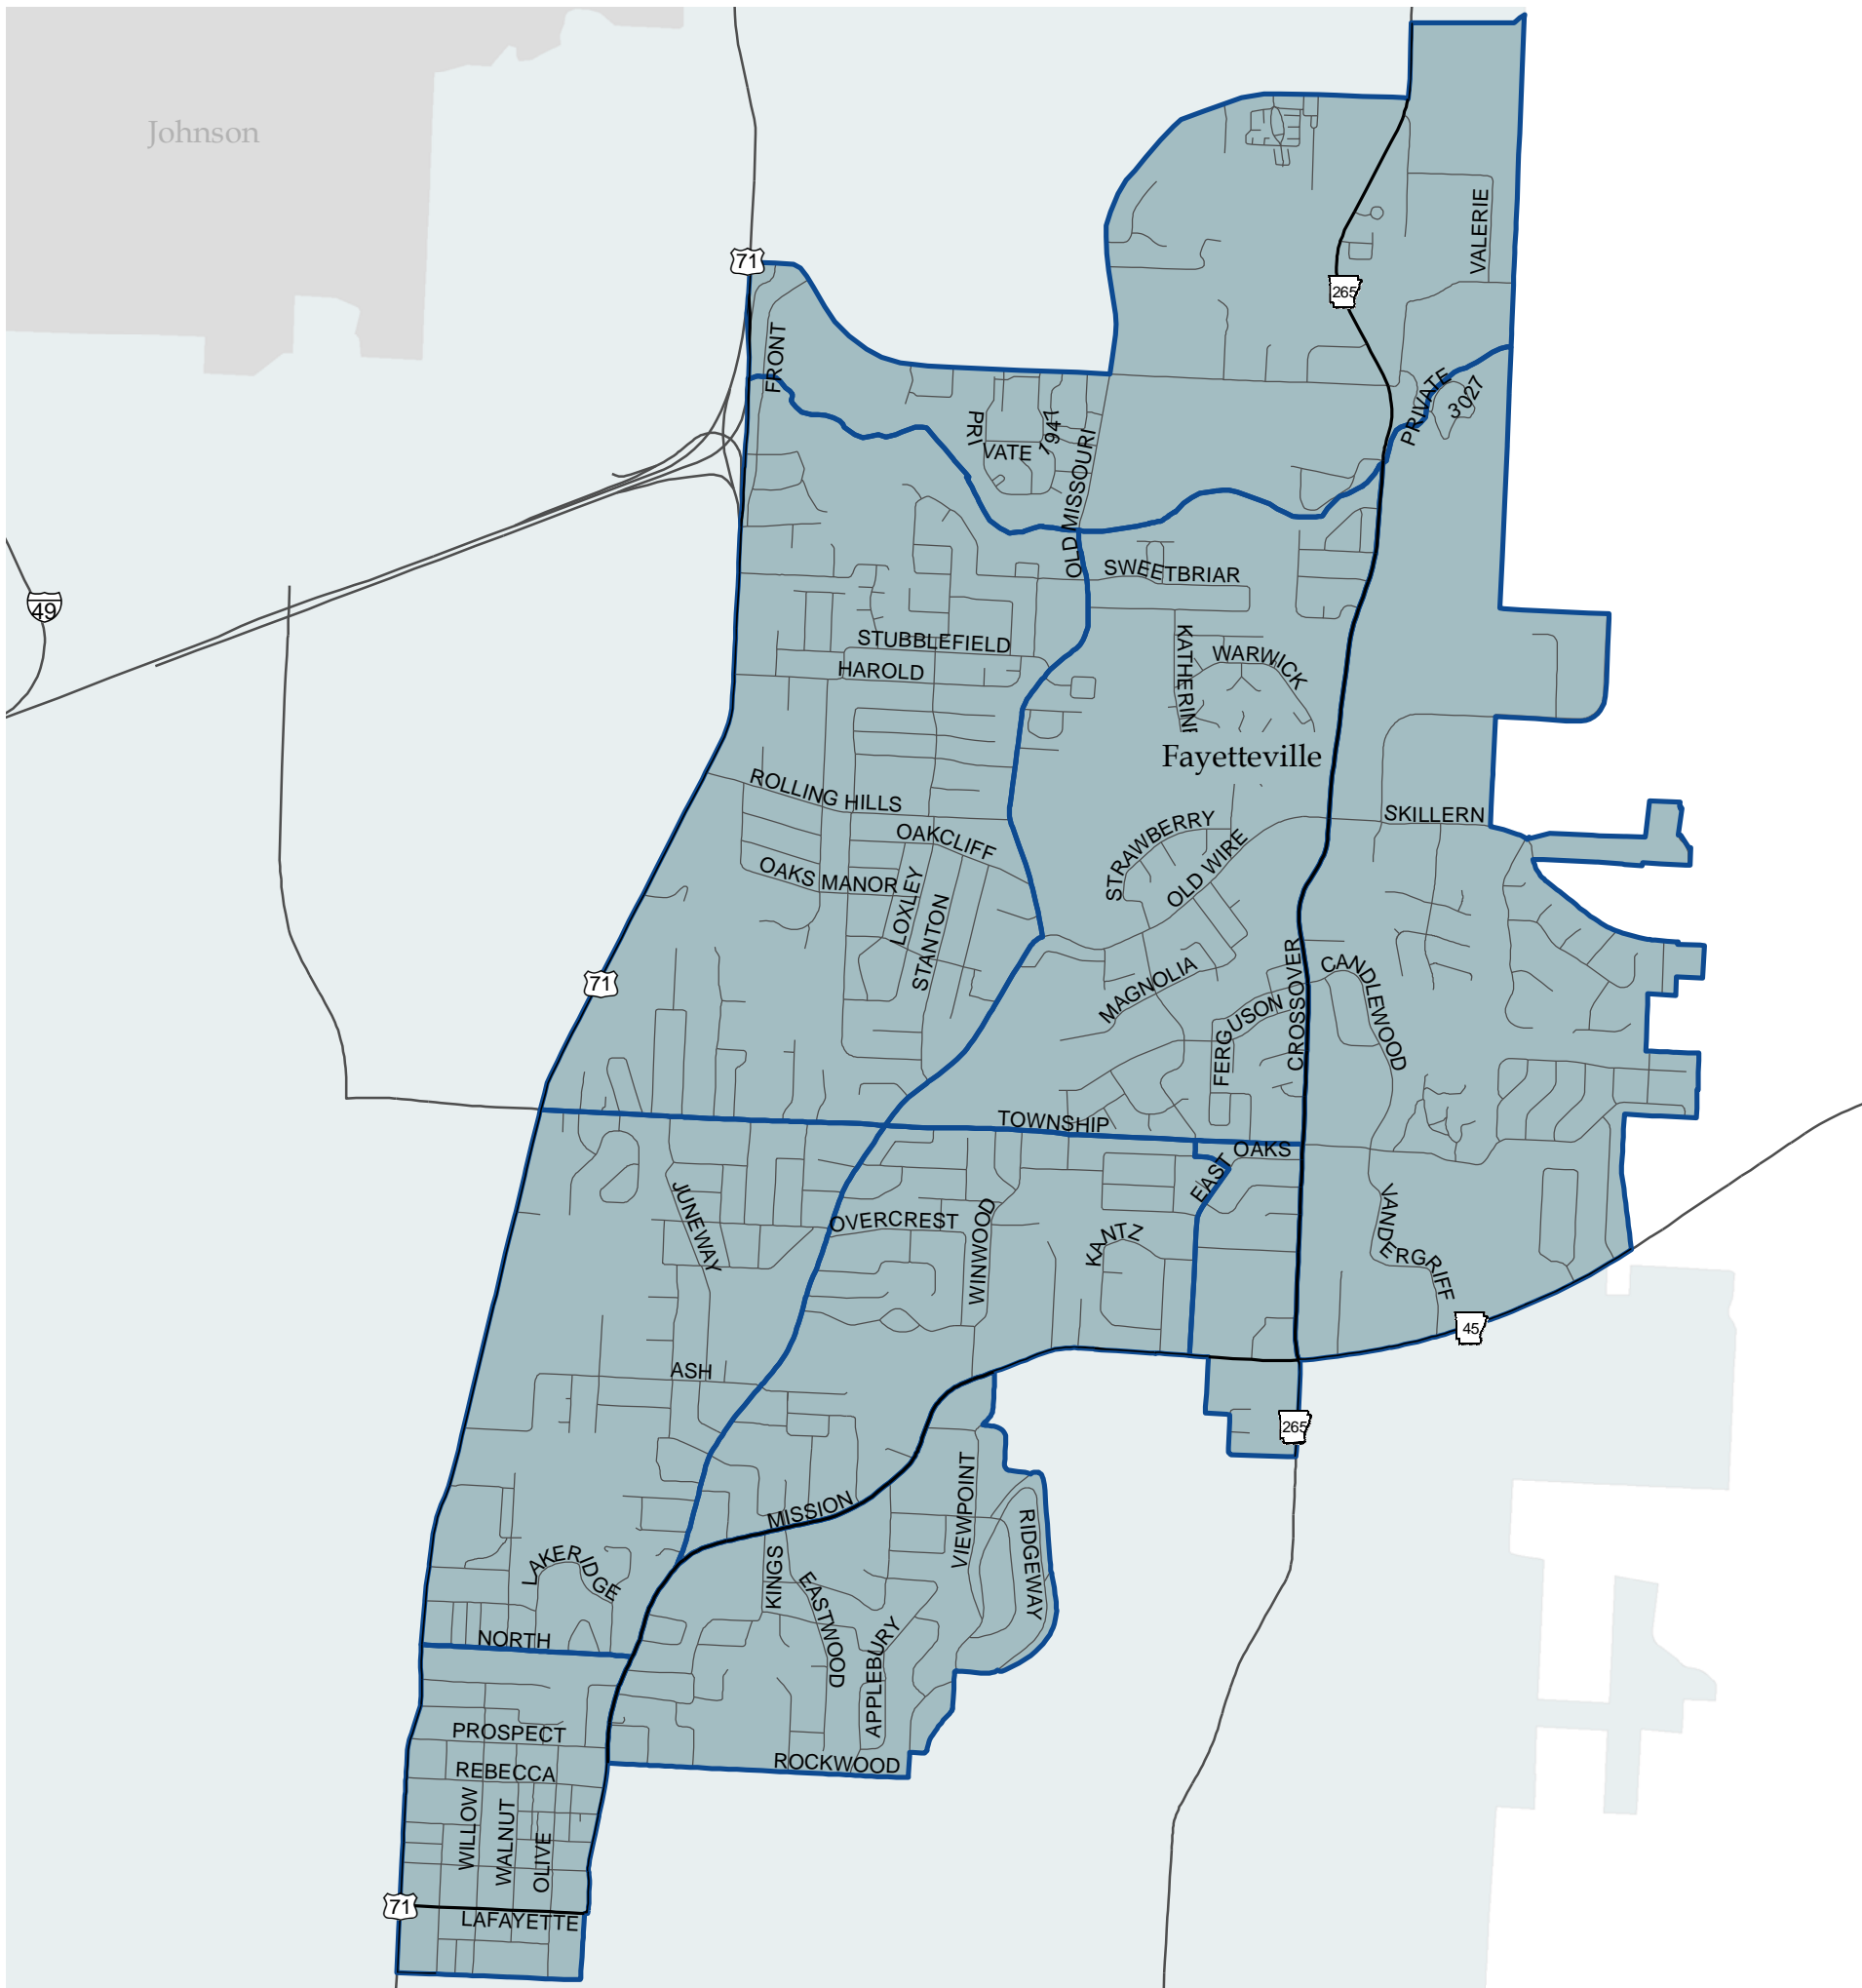

Johnson

JP District 9

Washington County, Arkansas

Districts

 Voting Districts

Street Centerlines

-  Interstate
-  U.S. Highways
-  State Highways
-  Other Roads

45

Goshen