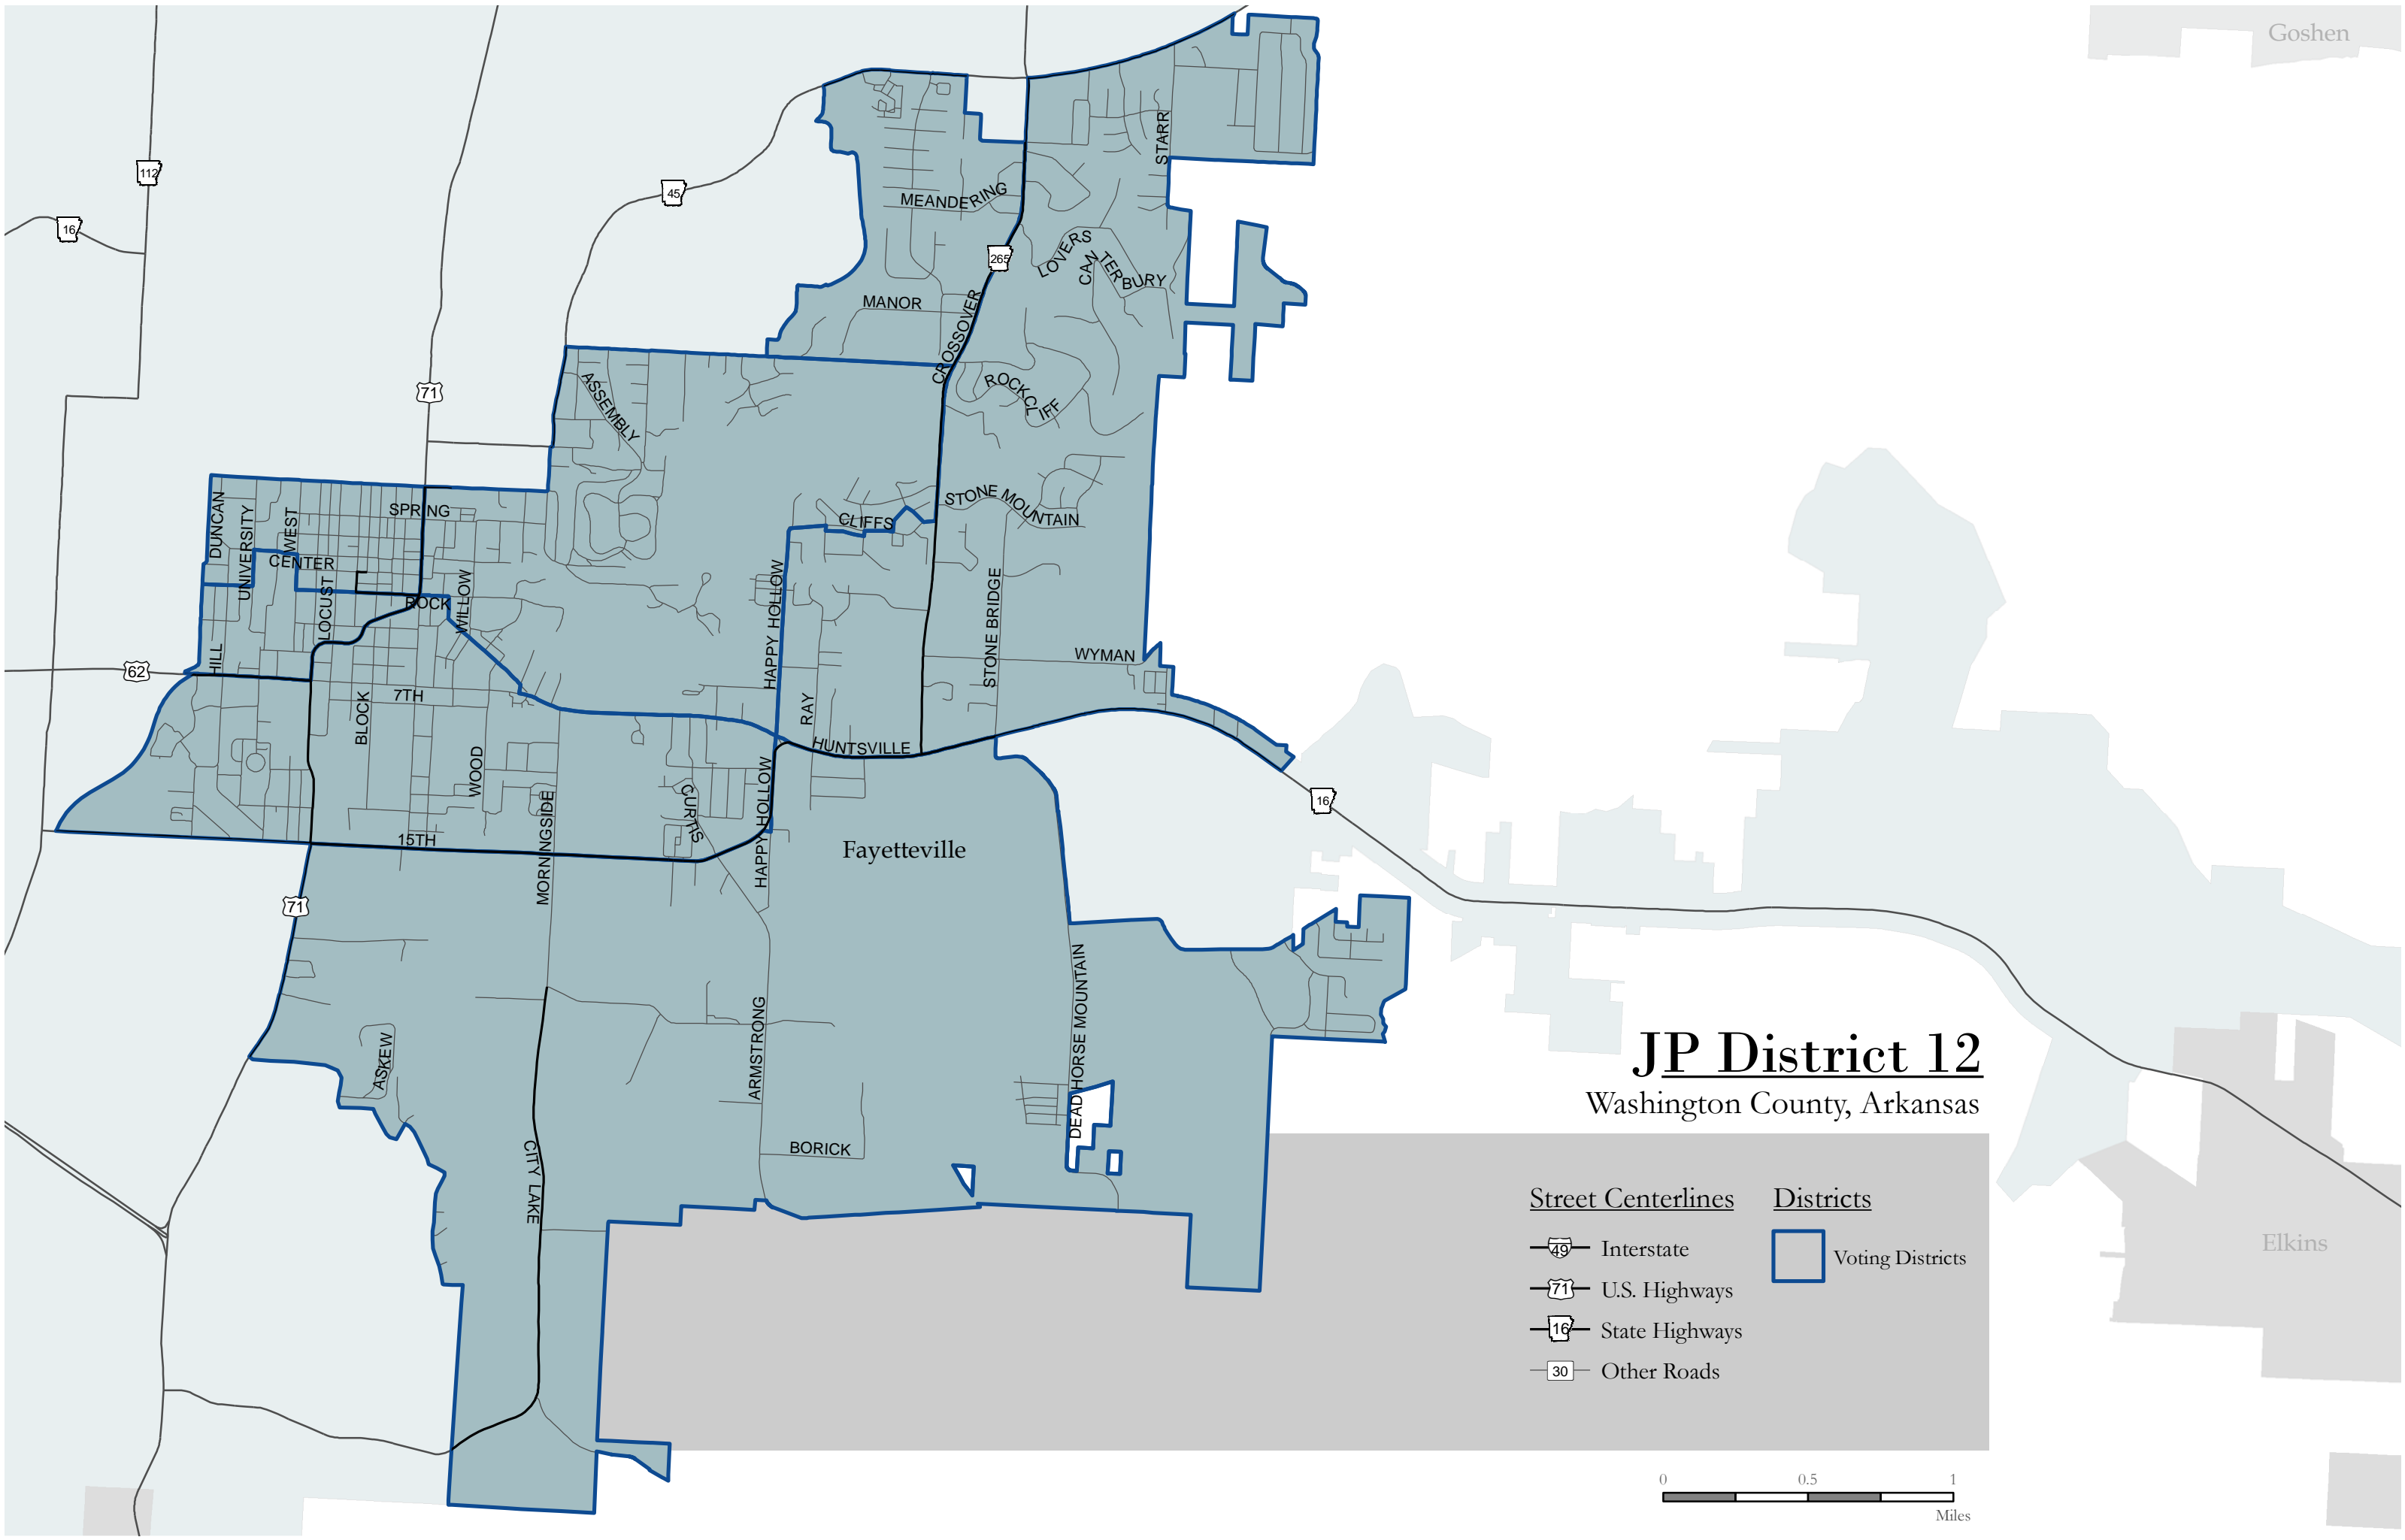

Goshen

JP District 12

Washington County, Arkansas

Street Centerlines

-  Interstate
-  U.S. Highways
-  State Highways
-  Other Roads

Districts

-  Voting Districts

Elkins